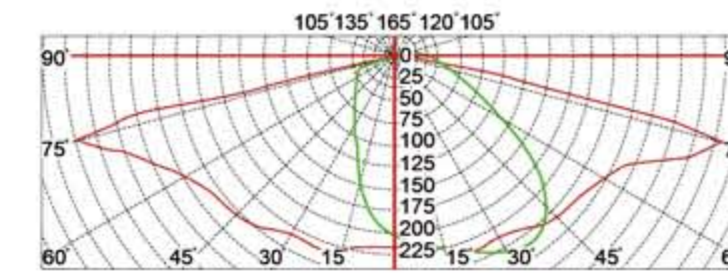

KTSL7504

Led Garden Lighting / 庭院灯

灯具尺寸 Product Dimensions(mm)

产品说明：
整体铝压铸外壳
二次配光技术
超白钢化玻璃
整体密封结构

Product description:
whole body Die cast aluminum housing
Double photometric diffuser technology
Supper white toughened glass
Sealed lamp housing

配光曲线 Polar Diagram

配置数据 / Configuration Data:

产品型号 Product Code	额定功率 Rated Power	初始光通量 Luminous Flux			毛净重 G.W/N.W	包装尺寸 Packing Size
		WW	NW	CW		
KTSL7504(15)	35W	3025	3135	3234	16.2/14.2(kgs)	715x685x280mm
KTSL7504(20)	45W	4108	4227	4356	16.2/14.2(kgs)	715x685x280mm
KTSL7504(25)	55W	4950	5148	5336	16.2/14.2(kgs)	715x685x280mm