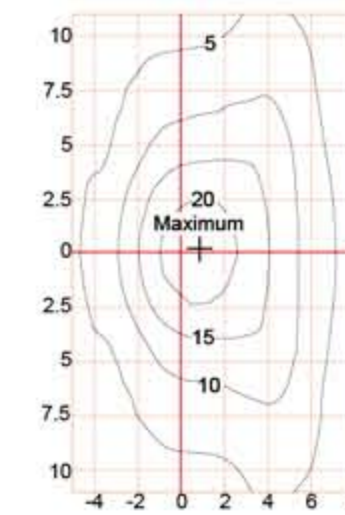

KTSL7504

Led Garden Lighting / 庭院灯

灯具尺寸 Product Dimensions(mm)

产品说明：
整体铝压铸外壳
二次配光技术
超白钢化玻璃
整体密封结构

Product description:
whole body Die cast aluminum housing
Double photometric diffuser technology
Supper white toughened glass
Sealed lamp housing

配光曲线 Polar Diagram

配置数据 / Configuration Data:

产品型号 Product Code	额定功率 Rated Power	初始光通量 Luminous Flux			毛净重 G.W/N.W	包装尺寸 Packing Size
		WW	NW	CW		
KTSL7504(15)	35W	3025	3135	3234	16.2/14.2(kgs)	715x685x280mm
KTSL7504(20)	45W	4108	4227	4356	16.2/14.2(kgs)	715x685x280mm
KTSL7504(25)	55W	4950	5148	5336	16.2/14.2(kgs)	715x685x280mm