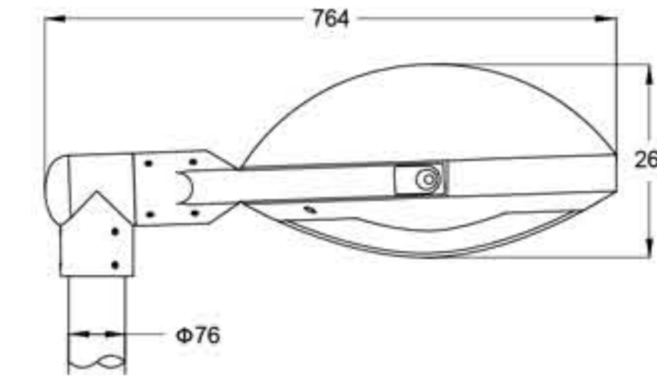

KTSL7504

Led Garden Lighting / 庭院灯

灯具尺寸 Product Dimensions(mm)

产品说明：
整体铝压铸外壳
二次配光技术
超白钢化玻璃
整体密封结构

Product description:
whole body Die cast aluminum housing
Double photometric diffuser technology
Supper white toughened glass
Sealed lamp housing

配光曲线 Polar Diagram

配置数据 / Configuration Data:

产品型号 Product Code	额定功率 Rated Power	初始光通量 Luminous Flux			毛净重 G.W/N.W	包装尺寸 Packing Size
		WW	NW	CW		
KTSL7504(15)	35W	3025	3135	3234	16.2/14.2(kgs)	715x685x280mm
KTSL7504(20)	45W	4108	4227	4356	16.2/14.2(kgs)	715x685x280mm
KTSL7504(25)	55W	4950	5148	5336	16.2/14.2(kgs)	715x685x280mm